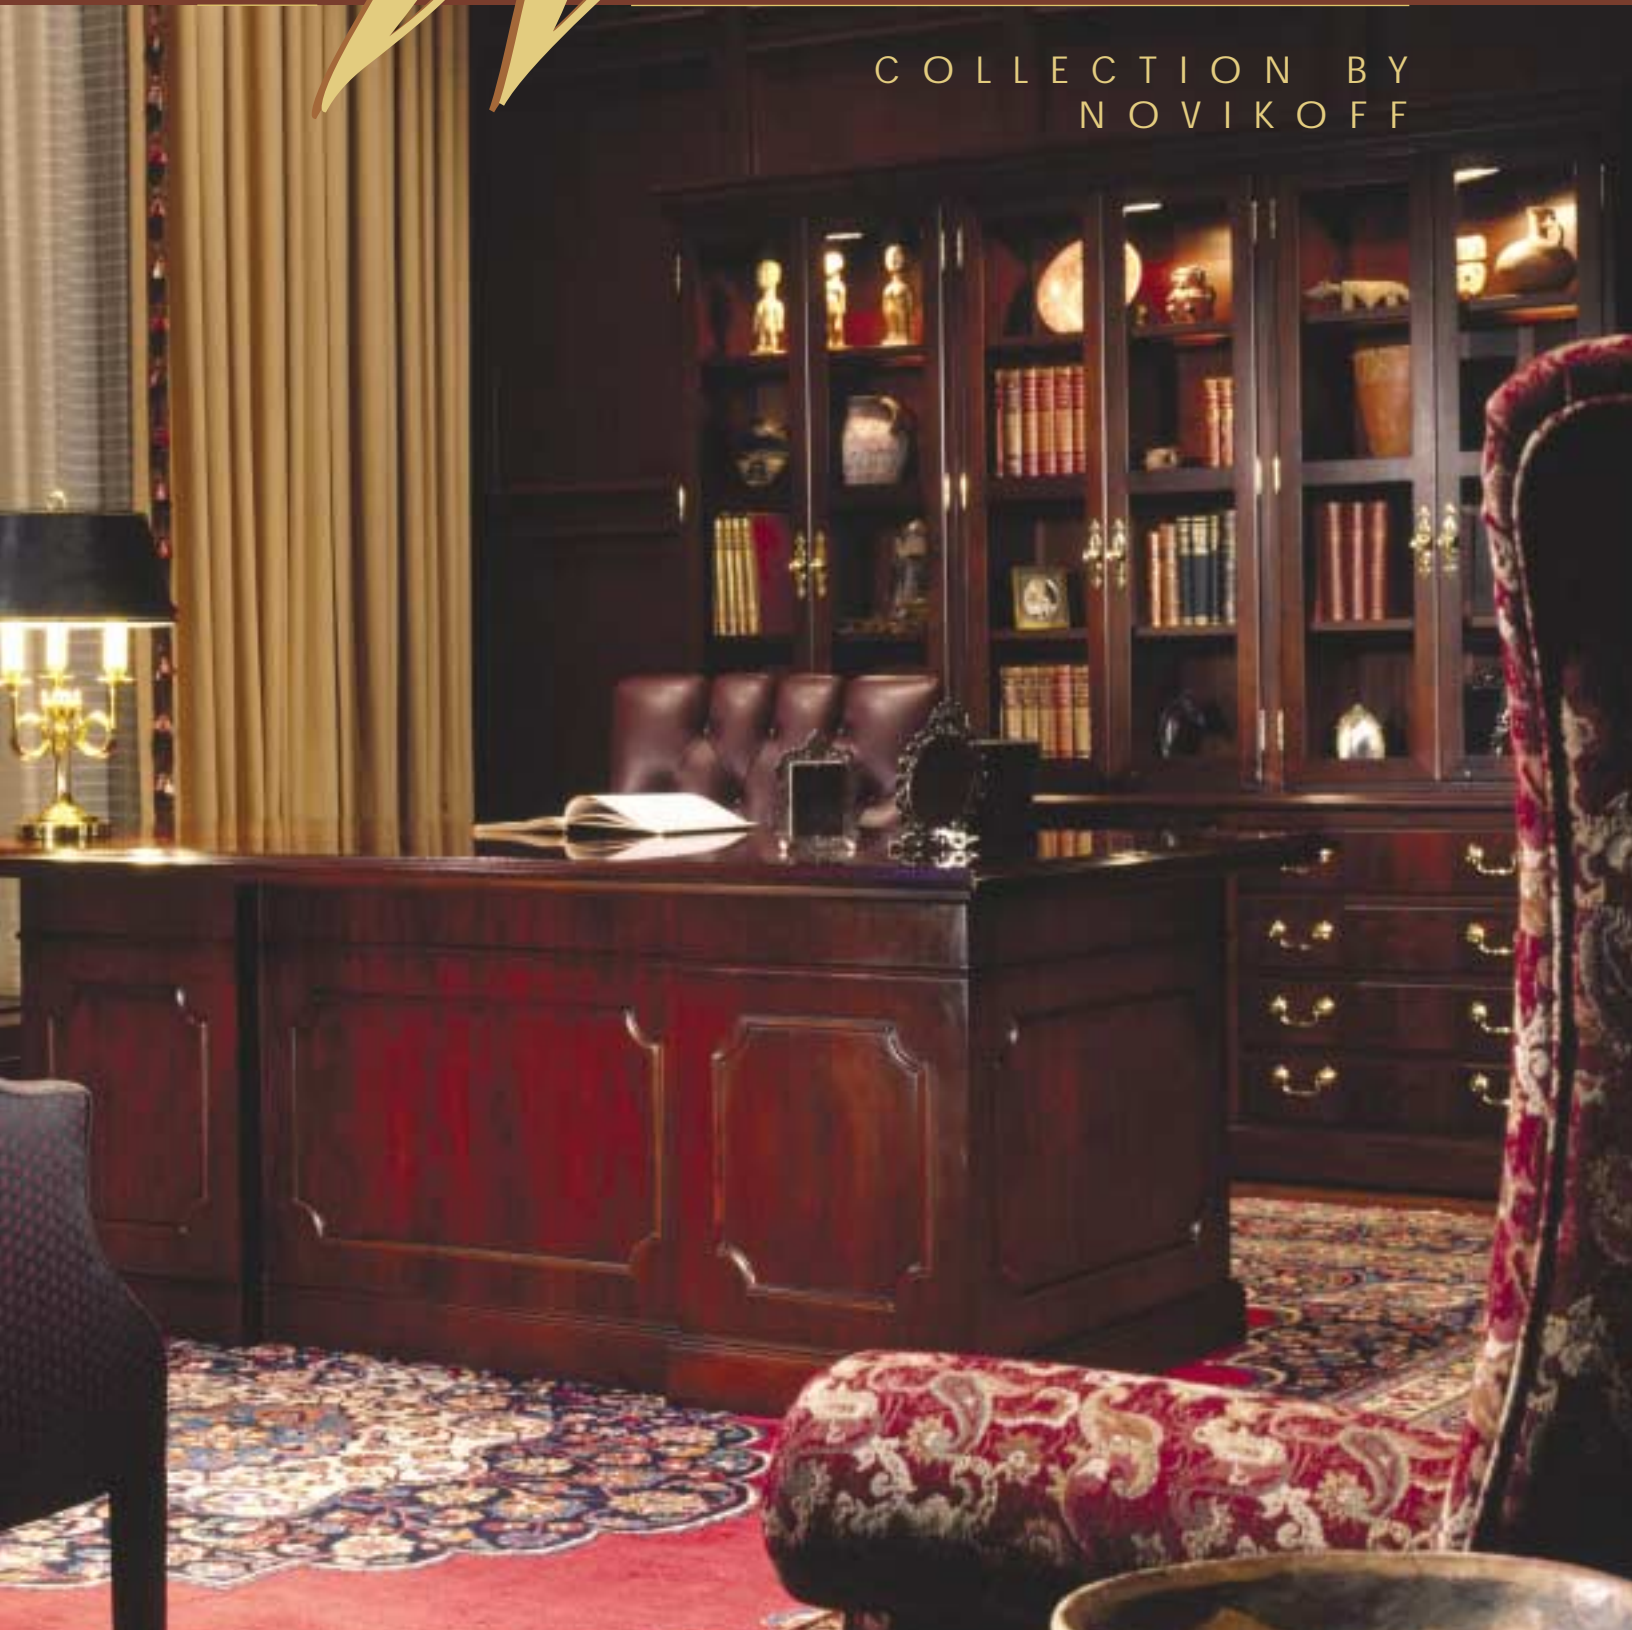

WINGATE

COLLECTION BY
NOVIKOFF

The grandeur and elegance of a more classic era is captured in The Wingate Collection® from Novikoff. Traditional desks, tables and cabinets for the executive, painstakingly crafted from American Walnut, and enhanced with beautiful and innovative details for the modern workplace. These are furnishings for those who appreciate the roles of ceremony and practicality, and who seek the delicate balance between form and function. It is for those who recognize quality and demand the best that The Wingate Collection® was designed. Beyond merely accommodating the tasks at hand, The Wingate Collection® also makes a very significant and enduring statement about the standards of its owners.